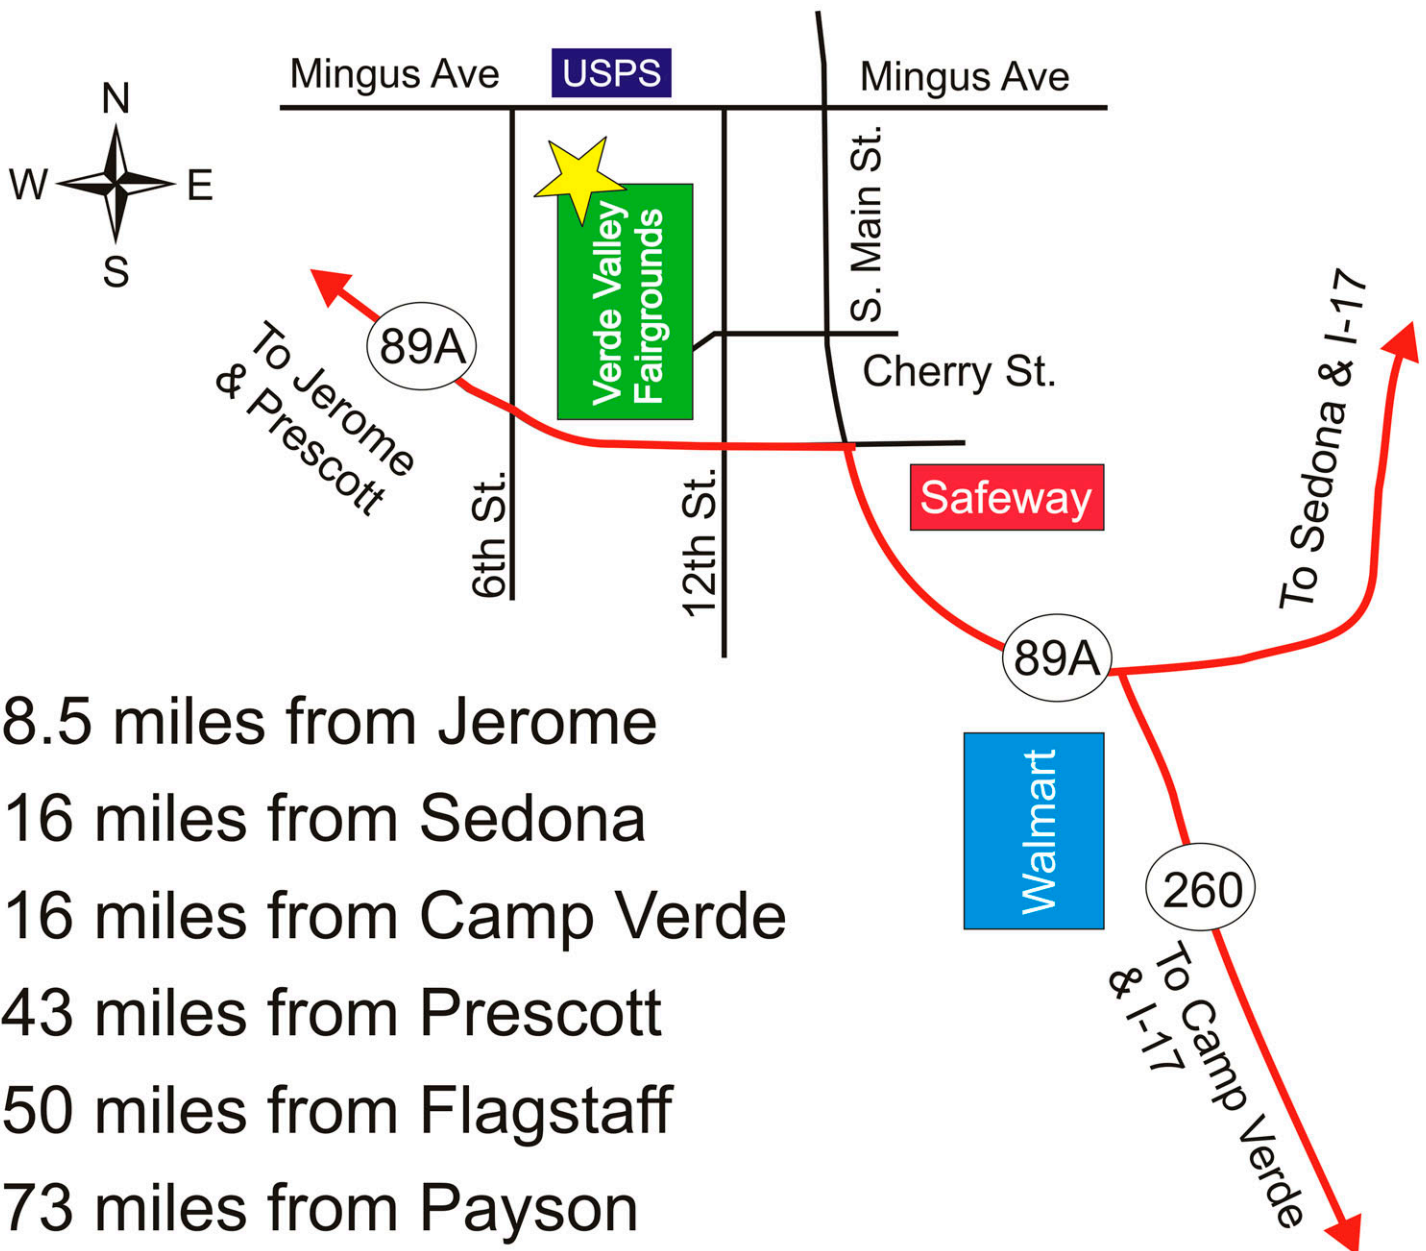

VERDE VALLEY Fairgrounds

800 E Cherry St Cottonwood, AZ 86326

The main entrance is located at the intersection of 12th St. and E Cherry St., 1 block north of SR 89A

- 8.5 miles from Jerome
- 16 miles from Sedona
- 16 miles from Camp Verde
- 43 miles from Prescott
- 50 miles from Flagstaff
- 73 miles from Payson
- 100 miles from Phoenix area